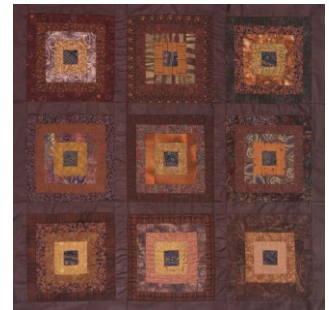

The quilts below are examples from the Innovative Log Cabin Courthouse Steps Half Day Workshop and will be used to teach the patterns and techniques.

*Interlock*

*Color Steps*

*Stepping Out in Color*

*Hearts and Home*

*Practical Colors*

*Perpendicular*

*Petals*

*Detail -- Rockwood*

**Student's Supply List:** Notepad and pencil. Instructor will provide colored pencils, tracing paper, worksheets and grids.

**For the workshop I will need:** Name tags for students, bulletin or display board and display table.