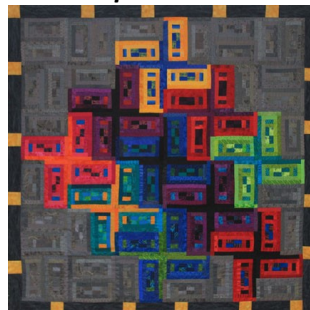

# Innovative Log Cabin Courthouse Steps

Half day workshop – Flavin Glover

All skill levels

Get a taste of exciting patchwork possibilities as you see square and rectangular Log Cabins that don't fit your previous image of Log Cabins. This planning workshop enables you to design and color on paper as you simultaneously study color relationships and block variations. You will get new block variations that were designed just for this class. You will leave with completed grids inspired to create innovative Log Cabin quilts or wall-hangings.

The quilts below are examples from the Innovative Log Cabin Courthouse Steps Half Day Workshop and will be used to teach the patterns and techniques.

*Interlock*

*Color Steps*

*Stepping Out in Color*

*Hearts and Home*

*Practical Colors*

*Perpendicular*

*Petals*

*Detail -- Rockwood*

**Student's Supply List:** Notepad and pencil. Instructor will provide colored pencils, tracing paper, worksheets and grids.

**For the workshop I will need:** Name tags for students, bulletin or display board and display table.