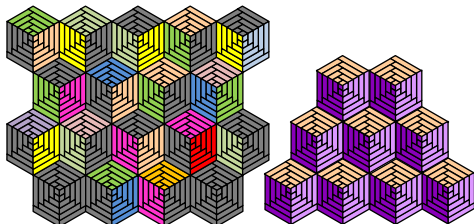

# Order Form – Flavin Glover’s Patterns and Grids

**Nine by Nine--A Pattern Featuring Square Courthouse Steps**

**Nine by Nine**  
Pattern and Instructions \$6.00

**Five Star Combo—Combining Log Cabin with Patchwork Star Blocks**

**Table Toppers Pattern**  
\$8.00

**Mossy Point--Featuring Offset  
Center Log Cabin Block on Point**

**Mossy Point**  
Pattern and Instructions for  
three sizes \$8.00

**Interlock—Stepping Out  
Courthouse Steps Log Cabin Block**

**Interlock**  
Pattern and Instructions for  
two sizes \$8.00

**Full Page Diamond and Offset  
Diamond Log Cabin**

**7 Master Grid Sheets -- \$6**

**9 Full Page Grid Sets -- Square and  
Rectangular Log Cabin Grids -- \$6**

**Log Cabin Tumbling Block Primer - \$6**  
7 page tutorial--includes templates and grids

**Order Form – Flavin Glover’s Patterns and Grids**

Number	Item	Price	Total
	<i>Nine by Nine</i> Pattern and Instructions	\$6.00	
	<i>Five Star Combo</i> Pattern and Instructions	\$8.00	
	<i>Diamonds That Shine</i> Pattern and Instructions	\$8.00	
	<i>Zinnias</i> Pattern and Instructions	\$8.00	
	<i>Seasons</i> Pattern and Instructions	\$6.00	
	<i>Brownstones</i> Pattern and Instructions	\$7.00	
	<i>Spinning Stars</i> Pattern and Instructions	\$8.00	
	<i>Rainbow City</i> Pattern and Instructions	\$7.00	
	<i>Table Toppers Log Cabin Tumbling Block</i> Pattern	\$8.00	
	<i>Mossy Point</i> Pattern and Instructions	\$8.00	
	<i>Interlock</i> Pattern and instructions	\$8.00	
	Grid Set – 7 Diamond & Offset Center Diamond Grids	\$6.00	
	Grid Set – 9 Square & Rectangular Log Cabin Grids	\$6.00	
	Log Cabin Tumbling Block Primer Tutorial and Templates	\$6.00	