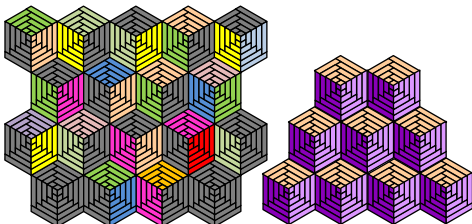

Order Form – Flavin Glover’s Patterns and Grids

Nine by Nine--A Pattern Featuring Square Courthouse Steps

Nine by Nine
Pattern and Instructions \$6.00

Five Star Combo—Combining Log Cabin with Patchwork Star Blocks

**Mossy Point--Featuring Offset
Center Log Cabin Block on Point**

Mossy Point
Pattern and Instructions for
three sizes \$8.00

**Interlock—Stepping Out
Courthouse Steps Log Cabin Block**

Interlock
Pattern and Instructions for
two sizes \$8.00

**Full Page Diamond and Offset
Diamond Log Cabin**

7 Master Grid Sheets -- \$6

**9 Full Page Grid Sets -- Square and
Rectangular Log Cabin Grids -- \$6**

Log Cabin Tumbling Block Primer - \$6
7 page tutorial--includes templates and grids

Order Form – Flavin Glover’s Patterns and Grids

Number	Item	Price	Total
	<i>Nine by Nine</i> Pattern and Instructions	\$6.00	
	<i>Five Star Combo</i> Pattern and Instructions	\$8.00	
	<i>Diamonds That Shine</i> Pattern and Instructions	\$8.00	
	<i>Zinnias</i> Pattern and Instructions	\$8.00	
	<i>Seasons</i> Pattern and Instructions	\$6.00	
	<i>Brownstones</i> Pattern and Instructions	\$7.00	
	<i>Spinning Stars</i> Pattern and Instructions	\$8.00	
	<i>Rainbow City</i> Pattern and Instructions	\$7.00	
	<i>Table Toppers Log Cabin Tumbling Block</i> Pattern	\$8.00	
	<i>Mossy Point</i> Pattern and Instructions	\$8.00	
	<i>Interlock</i> Pattern and instructions	\$8.00	
	Grid Set – 7 Diamond & Offset Center Diamond Grids	\$6.00	
	Grid Set – 9 Square & Rectangular Log Cabin Grids	\$6.00	
	Log Cabin Tumbling Block Primer Tutorial and Templates	\$6.00	