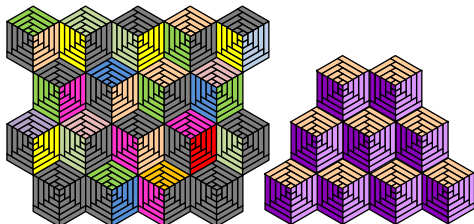

Order Form – Flavin Glover’s Patterns and Grids

Nine by Nine--A Pattern Featuring Square Courthouse Steps

Nine by Nine
Pattern and Instructions \$6.00

Five Star Combo—Combining Log Cabin with Patchwork Star Blocks

**Mossy Point--Featuring Offset
Center Log Cabin Block on Point**

Mossy Point
Pattern and Instructions for
three sizes \$8.00

**Interlock—Stepping Out
Courthouse Steps Log Cabin Block**

Interlock
Pattern and Instructions for
two sizes \$8.00

**Full Page Diamond and Offset
Diamond Log Cabin**

7 Master Grid Sheets -- \$6

**9 Full Page Grid Sets -- Square and
Rectangular Log Cabin Grids -- \$6**

Log Cabin Tumbling Block Primer - \$6
7 page tutorial--includes templates and grids

Order Form – Flavin Glover’s Patterns and Grids

Number	Item	Price	Total
	<i>Nine by Nine</i> Pattern and Instructions	\$6.00	
	<i>Five Star Combo</i> Pattern and Instructions	\$8.00	
	<i>Diamonds That Shine</i> Pattern and Instructions	\$8.00	
	<i>Zinnias</i> Pattern and Instructions	\$8.00	
	<i>Seasons</i> Pattern and Instructions	\$6.00	
	<i>Brownstones</i> Pattern and Instructions	\$7.00	
	<i>Spinning Stars</i> Pattern and Instructions	\$8.00	
	<i>Rainbow City</i> Pattern and Instructions	\$7.00	
	<i>Table Toppers Log Cabin Tumbling Block</i> Pattern	\$8.00	
	<i>Mossy Point</i> Pattern and Instructions	\$8.00	
	<i>Interlock</i> Pattern and instructions	\$8.00	
	Grid Set – 7 Diamond & Offset Center Diamond Grids	\$6.00	
	Grid Set – 9 Square & Rectangular Log Cabin Grids	\$6.00	
	Log Cabin Tumbling Block Primer Tutorial and Templates	\$6.00	