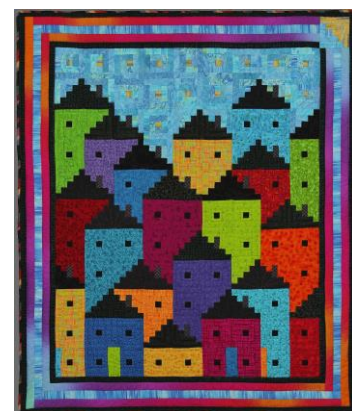

Rainbow City
Log Cabin Patchwork Houses

Rainbow City
Pattern and Instructions $7.00