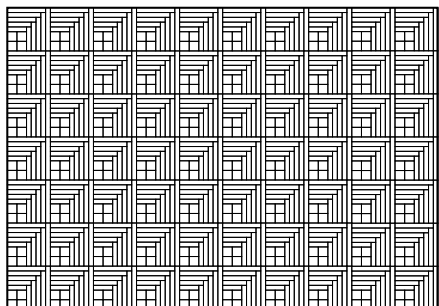

Spinning Stars Diamond Log Cabin

Spinning Stars

Pattern and Instructions \$8.00

**7 Full Page Diamond & Offset
Diamond Master Grids -- \$6.00**

**9 Full Page Grid Sets -- Square and
Rectangular Log Cabin Grids -- \$6.00**

**Mossy Point--Featuring Offset
Center Log Cabin Block on Point**

Mossy Point

Pattern and Instructions \$8.00

**Interlock—Stepping Out
Courthouse Steps Log Cabin Block**

Interlock

Pattern and Instructions for
two sizes \$8.00