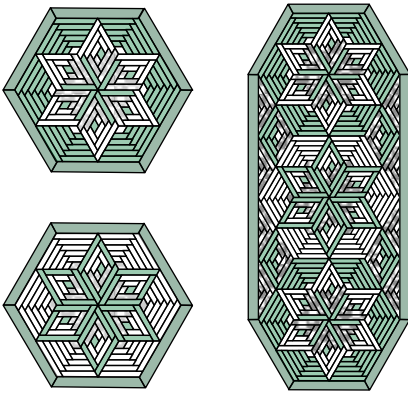

**Spinning Stars**  
Diamond Log Cabin

**Spinning Stars**  
Pattern and Instructions \$8.00

**Rainbow City**  
Log Cabin Patchwork Houses

**Rainbow City**  
Pattern and Instructions \$7.00

**Table Toppers--Log Cabin  
Tumbling Block**

**Table Toppers Pattern**  
\$8.00

**Mossy Point--Featuring Offset  
Center Log Cabin Block on Point**

**Mossy Point**  
Pattern and Instructions for  
three sizes \$8.00

**Interlock—Stepping Out  
Courthouse Steps Log Cabin Block**

**Interlock**  
Pattern and Instructions for  
two sizes \$8.00

**Full Page Diamond and Offset  
Diamond Log Cabin**

**7 Master Grid Sheets -- \$6**

**9 Full Page Grid Sets -- Square and  
Rectangular Log Cabin Grids -- \$6**