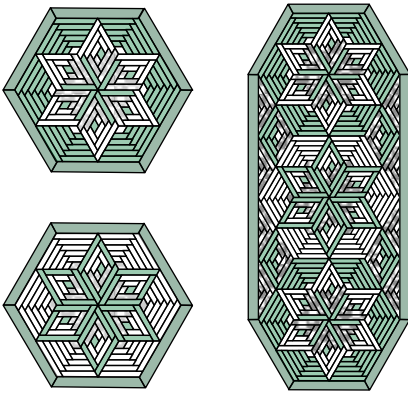

**Mossy Point--Featuring Offset
Center Log Cabin Block on Point**

Mossy Point
Pattern and Instructions for
three sizes \$8.00

**Interlock—Stepping Out
Courthouse Steps Log Cabin Block**

Interlock
Pattern and Instructions for
two sizes \$8.00

**Full Page Diamond and Offset
Diamond Log Cabin**

7 Master Grid Sheets -- \$6

**9 Full Page Grid Sets -- Square and
Rectangular Log Cabin Grids -- \$6**

Log Cabin Tumbling Block Primer - \$6
7 page tutorial--includes templates and grids