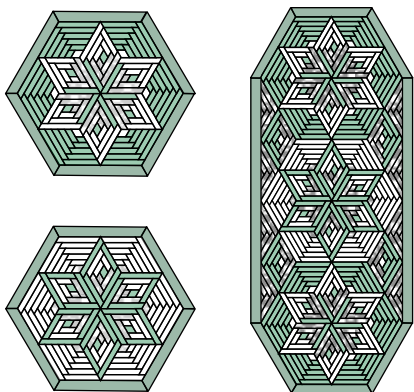

Seasons--Four Trees Featuring Traditional Log Cabin

Seasons Pattern and Instructions \$6.00

Briarwood - LC Patchwork Houses

Briarwood Pattern/Instructions \$8.00

Brownstones
Log Cabin Patchwork Houses

Brownstones
Pattern and Instructions \$7.00

Rainbow City
Log Cabin Patchwork Houses

Rainbow City
Pattern and Instructions \$7.00

Crestline - LC Patchwork Houses

Crestline Pattern/Instructions \$7.00

**Table Toppers--Log Cabin
Tumbling Block**

Table Toppers Pattern
\$8.00

Spinning Stars Diamond Log Cabin

Spinning Stars

Pattern and Instructions \$8.00

**7 Full Page Diamond & Offset
Diamond Master Grids -- \$6.00**

**9 Full Page Grid Sets -- Square and
Rectangular Log Cabin Grids -- \$6.00**