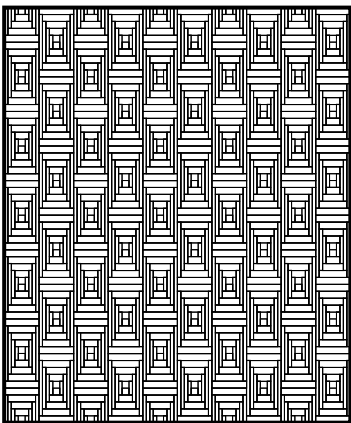

**Spinning Stars**  
Diamond Log Cabin

**Spinning Stars**  
Pattern and Instructions \$8.00

**Rainbow City**  
Log Cabin Patchwork Houses

**Rainbow City**  
Pattern and Instructions \$7.00

**Table Toppers--Log Cabin  
Tumbling Block**

**Table Toppers Pattern**  
\$8.00

**Mossy Point--Featuring Offset  
Center Log Cabin Block on Point**

**Mossy Point**  
Pattern and Instructions for  
three sizes \$8.00

**Interlock—Stepping Out  
Courthouse Steps Log Cabin Block**

**Interlock**  
Pattern and Instructions for  
two sizes \$8.00

**Full Page Diamond and Offset  
Diamond Log Cabin**

**7 Master Grid Sheets -- \$6**

**9 Full Page Grid Sets -- Square and  
Rectangular Log Cabin Grids -- \$6**