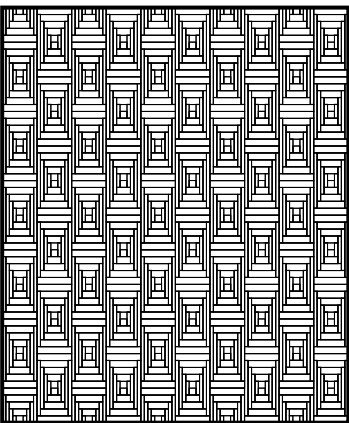

Order Form – Flavin Glover’s Patterns and Grids

Nine by Nine--A Pattern Featuring Square Courthouse Steps

Nine by Nine
Pattern and Instructions \$6.00

Five Star Combo—Combining Log Cabin with Patchwork Star Blocks

Spinning Stars
Pattern and Instructions \$8.00

Rainbow City
Log Cabin Patchwork Houses

Rainbow City
Pattern and Instructions \$7.00

**Table Toppers--Log Cabin
Tumbling Block**

Table Toppers Pattern
\$8.00

**Mossy Point--Featuring Offset
Center Log Cabin Block on Point**

Mossy Point
Pattern and Instructions for
three sizes \$8.00

**Interlock—Stepping Out
Courthouse Steps Log Cabin Block**

Interlock
Pattern and Instructions for
two sizes \$8.00

**Full Page Diamond and Offset
Diamond Log Cabin**

7 Master Grid Sheets -- \$6

**9 Full Page Grid Sets -- Square and
Rectangular Log Cabin Grids -- \$6**

Log Cabin Tumbling Block Primer - \$6
7 page tutorial--includes templates and grids