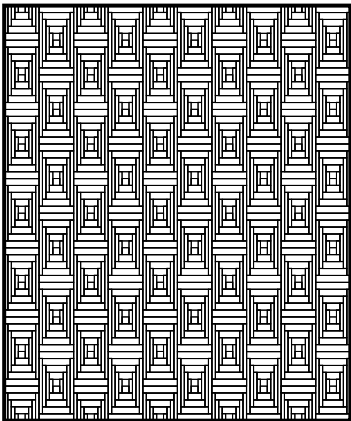

Order Form – Flavin Glover’s Patterns and Grids

Nine by Nine--A Pattern Featuring Square Courthouse Steps

Nine by Nine
Pattern and Instructions \$6.00

Five Star Combo—Combining Log Cabin with Patchwork Star Blocks

**Mossy Point--Featuring Offset
Center Log Cabin Block on Point**

Mossy Point
Pattern and Instructions for
three sizes \$8.00

**Interlock—Stepping Out
Courthouse Steps Log Cabin Block**

Interlock
Pattern and Instructions for
two sizes \$8.00

**Full Page Diamond and Offset
Diamond Log Cabin**

7 Master Grid Sheets -- \$6

**9 Full Page Grid Sets -- Square and
Rectangular Log Cabin Grids -- \$6**

Log Cabin Tumbling Block Primer - \$6
7 page tutorial--includes templates and grids